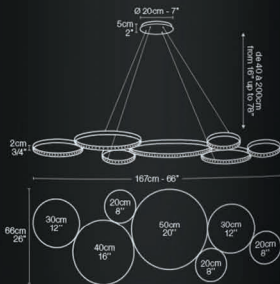

Suspension, lumière directe et indirecte