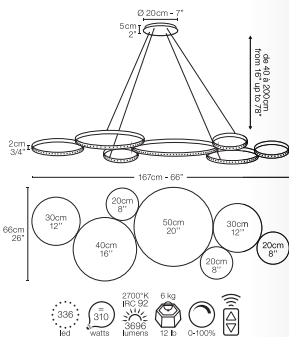

Suspension, lumière directe et indirecte

Tarifs prescription HT ex-VAT trade price list

2023 Europe

-15% **-30%**

71 Bd Richard Lenoir - 75011 Paris - France
+33 1 4274 6964
info@ledeun.com
www.ledeun.com

Les prix affichés tiennent compte de la réduction.
The discount is already included in the price shown.

	90	120	180
mega texture	500 €	1500 €	2500 €
prestige mat	500 €	1500 €	3500 €

	zepto	pol 20	pol 30
zepto	500 €	500 €	500 €

	vanity square	vanity oval
vanity square	1500 €	500 €

	zepto wall
zepto wall	500 €

Texture

Noir / Black
Blanc / White
Bleu / Blue
Vert / Green
Terracotta

	30	60	80
curve texture	500 €	500 €	500 €

	30	60
circle texture	500 €	500 €

	30	60
prestige mat	500 €	500 €

	90	150
oval texture	1500 €	2500 €

	90	150
zepto air B	1500 €	1500 €