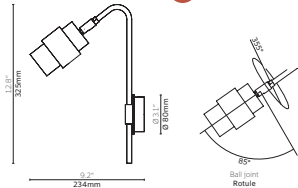

SPECIAL

- 16 Brushed nickel
  Nickel satin
- 36 Bright nickel
  Nickel poli

gaulighting.com

Code de la lampe	Code de la douille	Code de la base	Code de la couleur	Code de la température de couleur	Code de la puissance	Code de la durée de vie	Code de la garantie
1000	1000	1000	1000	1000	1000	1000	1000

help@gaulighting.com
9 passage de Cheval Blanc
75011 Paris
FRANCE
@gaulighting
www.gaulighting.com